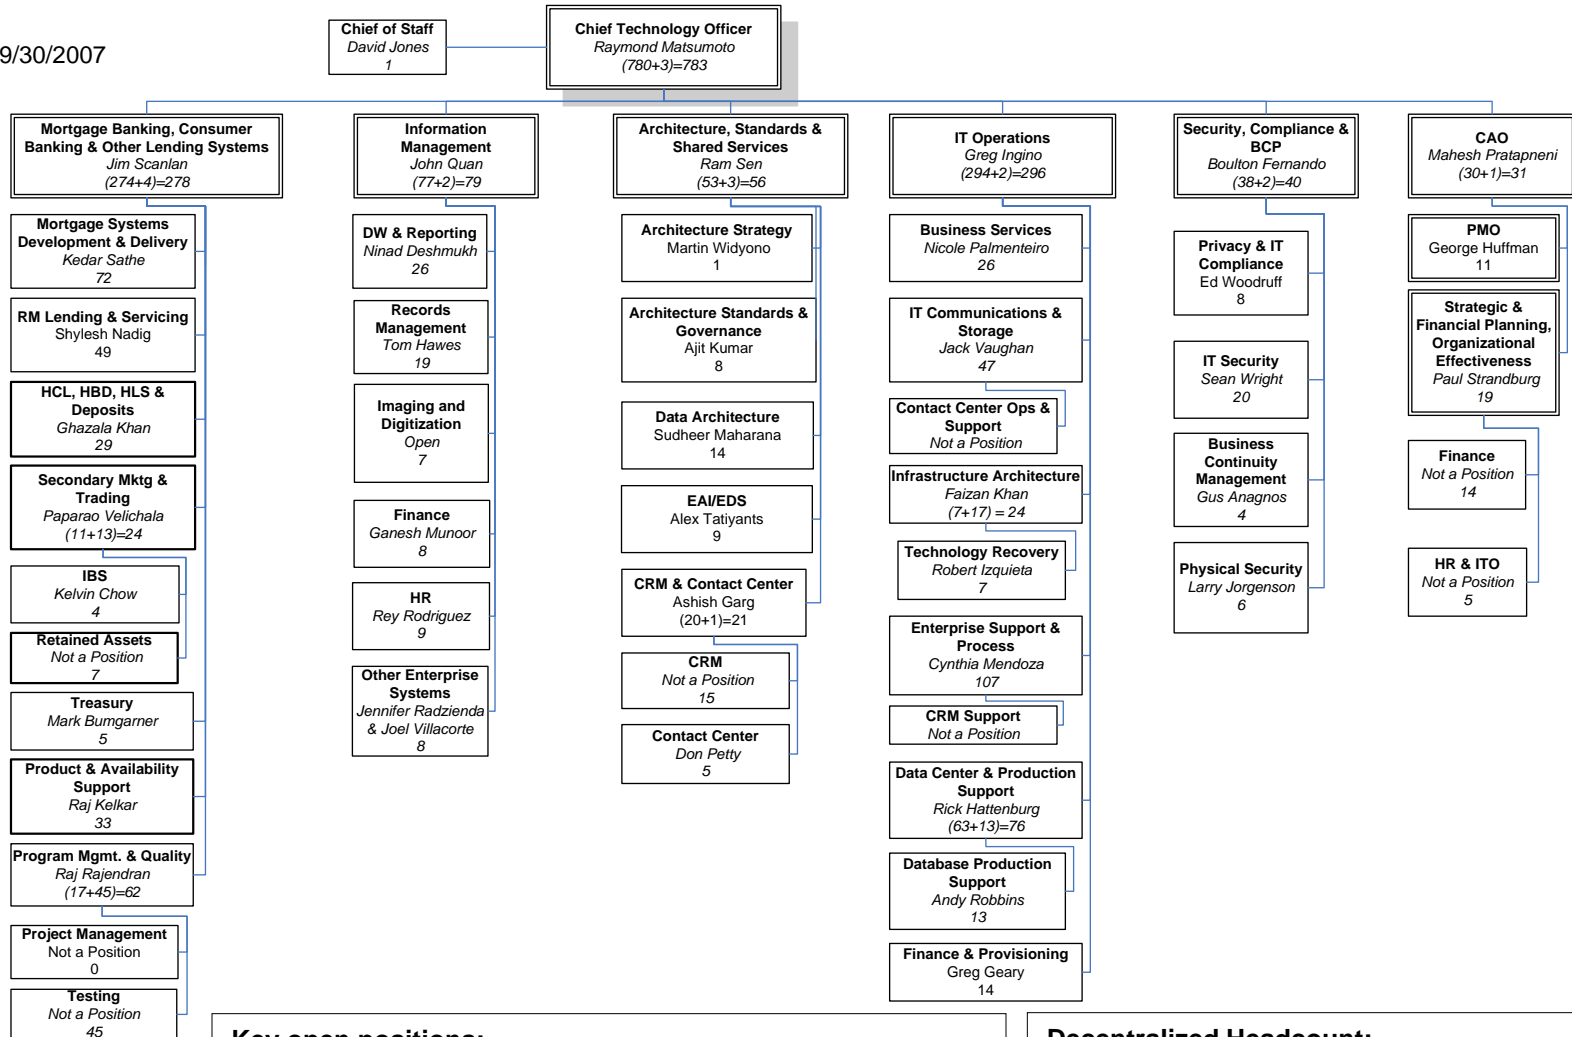

How are we managing our resources?

Org Chart Pre Voluntary Severance Program and Organizational Structure Change

As of 09/30/2007

How are we managing our resources?

Org Chart Post Voluntary Severance Program

As of 10/15/2007